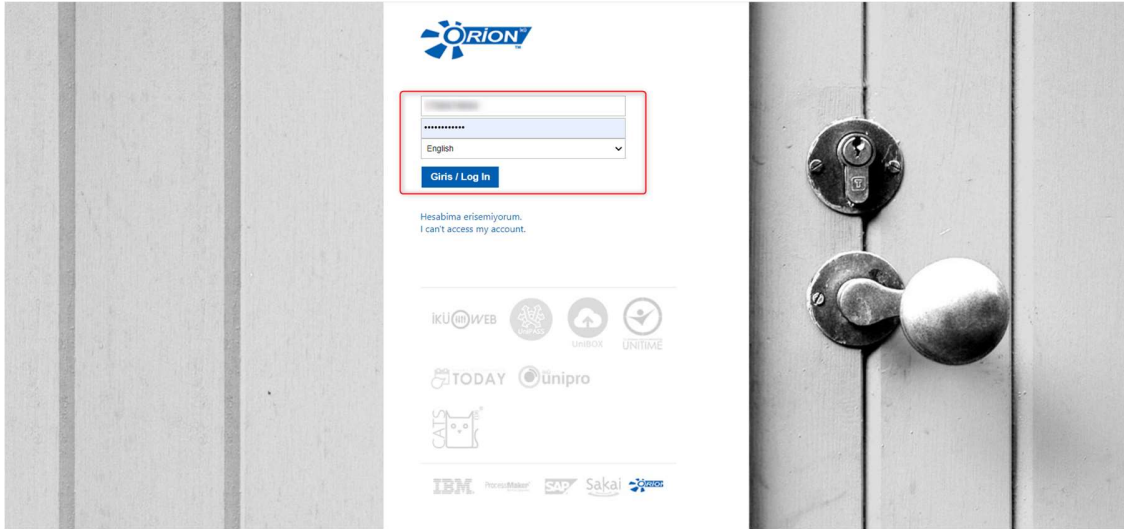

SAP Fiori Student Applications

ISTANBUL KÜLTÜR UNIVERSITY

Table of Contents

- Login to SAP Fiori **1**
- SAP Fiori Re-Registration **2**

Login to SAP Fiori

Access site to SAP Fiori is <http://orion.iku.edu.tr>. Students use their UNIPASS username and password to login to the Fiori applications. If the student forgets his password, password change option is available on the login page. <http://www.iku.edu.tr/8/1455/unipass.html> is also used to reset the password.

All of Fiori's pages use a responsive design concept that allows tiles on any page to be displayed when the window is adjusted and resized on any mobile device.

SAP Fiori Re-Registration

Apart from new enrolled students, all students must re-register to the current academic term in order to book a course. Re-registration is also needed for the major and minor programs. Students cannot re-register to the past and future academic terms.