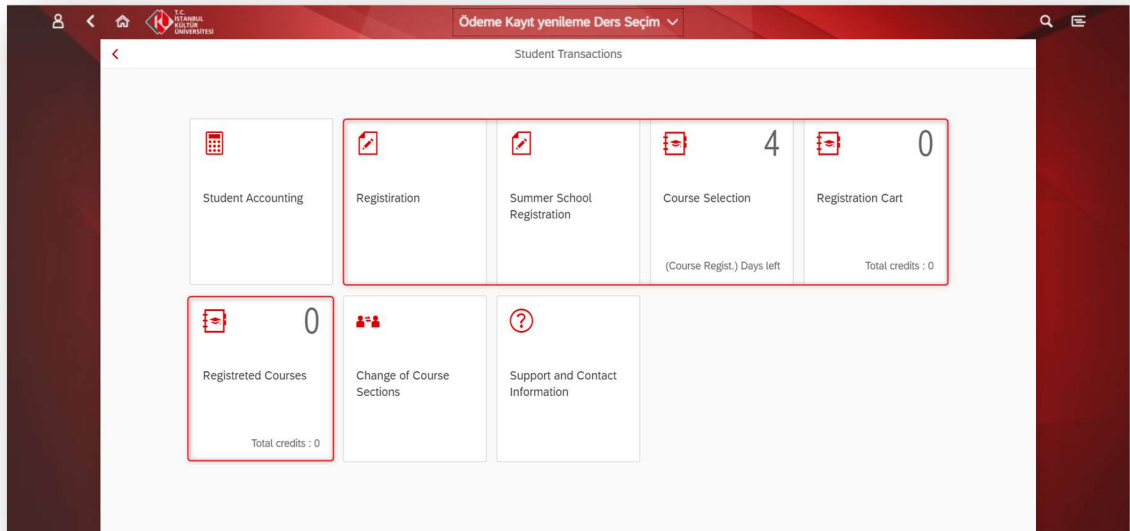

SAP Fiori Student Applications

ISTANBUL KÜLTÜR UNIVERSITY

Table of Contents

- Login to SAP Fiori **1**
- SAP Fiori Re-Registration **2**

Login to SAP Fiori

Access site to SAP Fiori is <http://orion.iku.edu.tr>. Students use their UNIPASS username and password to login to the Fiori applications. If the student forgets his password, password change option is available on the login page. <http://www.iku.edu.tr/8/1455/unipass.html> is also used to reset the password.

All of Fiori's pages use a responsive design concept that allows tiles on any page to be displayed when the window is adjusted and resized on any mobile device.

SAP Fiori Re-Registration

Apart from new enrolled students, all students must re-register to the current academic term in order to book a course. Re-registration is also needed for the major and minor programs. Students cannot re-register to the past and future academic terms.