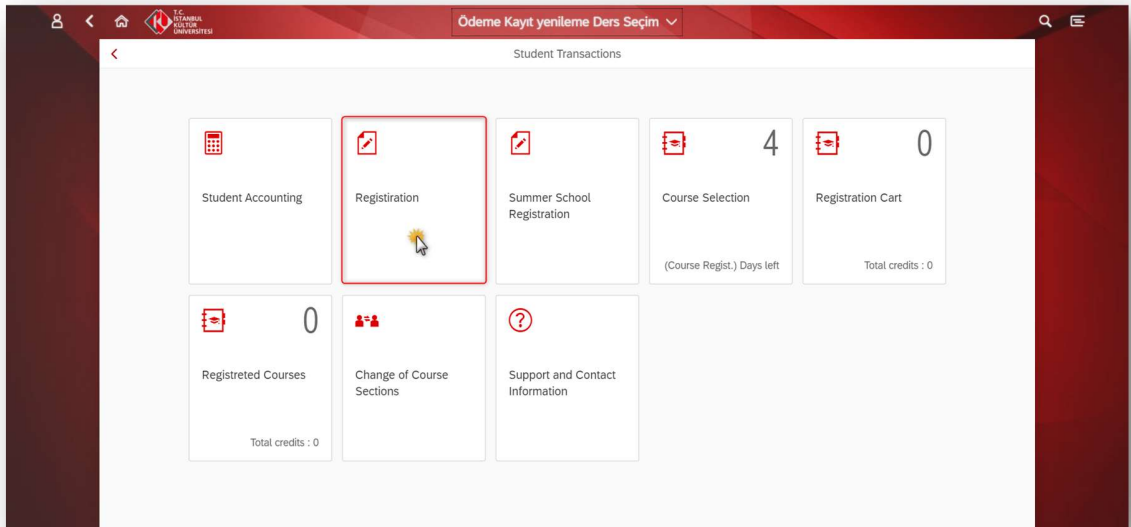

SAP Fiori Student Applications

ISTANBUL KÜLTÜR UNIVERSITY

Table of Contents

- Login to SAP Fiori **1**
- SAP Fiori Re-Registration **2**

Login to SAP Fiori

Access site to SAP Fiori is <http://orion.iku.edu.tr>. Students use their UNIPASS username and password to login to the Fiori applications. If the student forgets his password, password change option is available on the login page. <http://www.iku.edu.tr/8/1455/unipass.html> is also used to reset the password.

All of Fiori's pages use a responsive design concept that allows tiles on any page to be displayed when the window is adjusted and resized on any mobile device.

SAP Fiori Re-Registration

Apart from new enrolled students, all students must re-register to the current academic term in order to book a course. Re-registration is also needed for the major and minor programs. Students cannot re-register to the past and future academic terms.