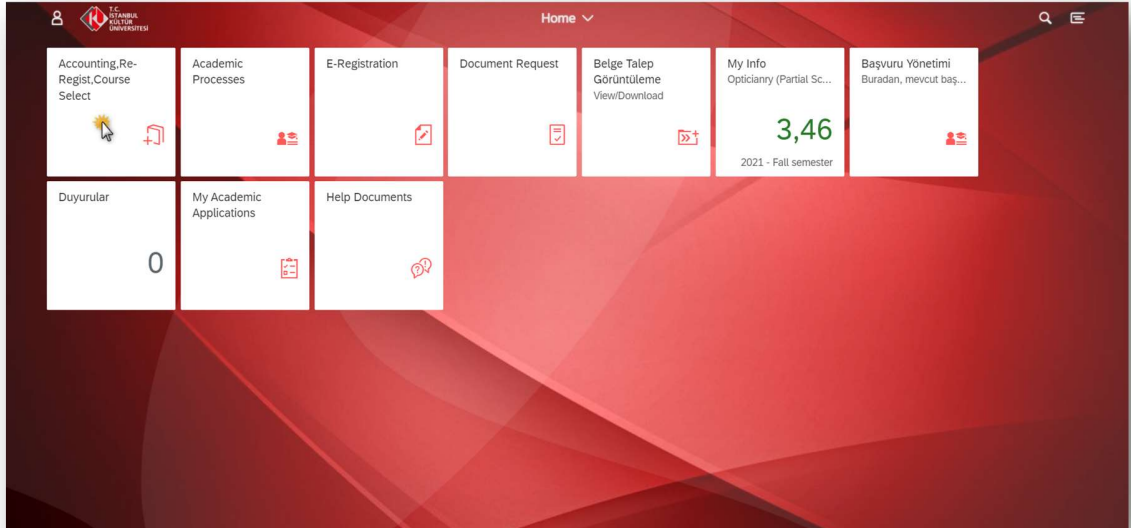

SAP Fiori Student Applications

ISTANBUL KÜLTÜR UNIVERSITY

Table of Contents

- Login to SAP Fiori **1**
- SAP Fiori Re-Registration **2**

Login to SAP Fiori

Access site to SAP Fiori is <http://orion.iku.edu.tr>. Students use their UNIPASS username and password to login to the Fiori applications. If the student forgets his password, password change option is available on the login page. <http://www.iku.edu.tr/8/1455/unipass.html> is also used to reset the password.

All of Fiori's pages use a responsive design concept that allows tiles on any page to be displayed when the window is adjusted and resized on any mobile device.

SAP Fiori Re-Registration

Apart from new enrolled students, all students must re-register to the current academic term in order to book a course. Re-registration is also needed for the major and minor programs. Students cannot re-register to the past and future academic terms.